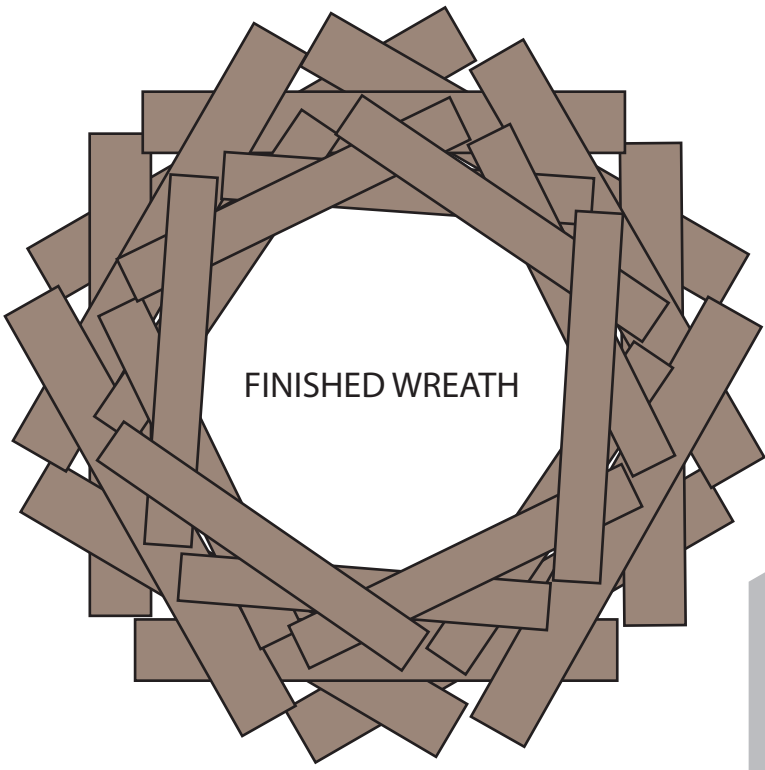

WOODEN GEOMETRIC WREATH

CUT 12 OF EACH SIZE

1 1/2 X 9 3/4

1 1/2 X 11 3/4

THEN, ATTACH COMBINED SMALL AND LARGE HEXAGONS TOGETHER SIMILARLY.

Paper Daisy
DESIGN
DIY & CREATING A HAPPY HOME

www.paperdaisydesign.com

ANGLE TEMPLATE