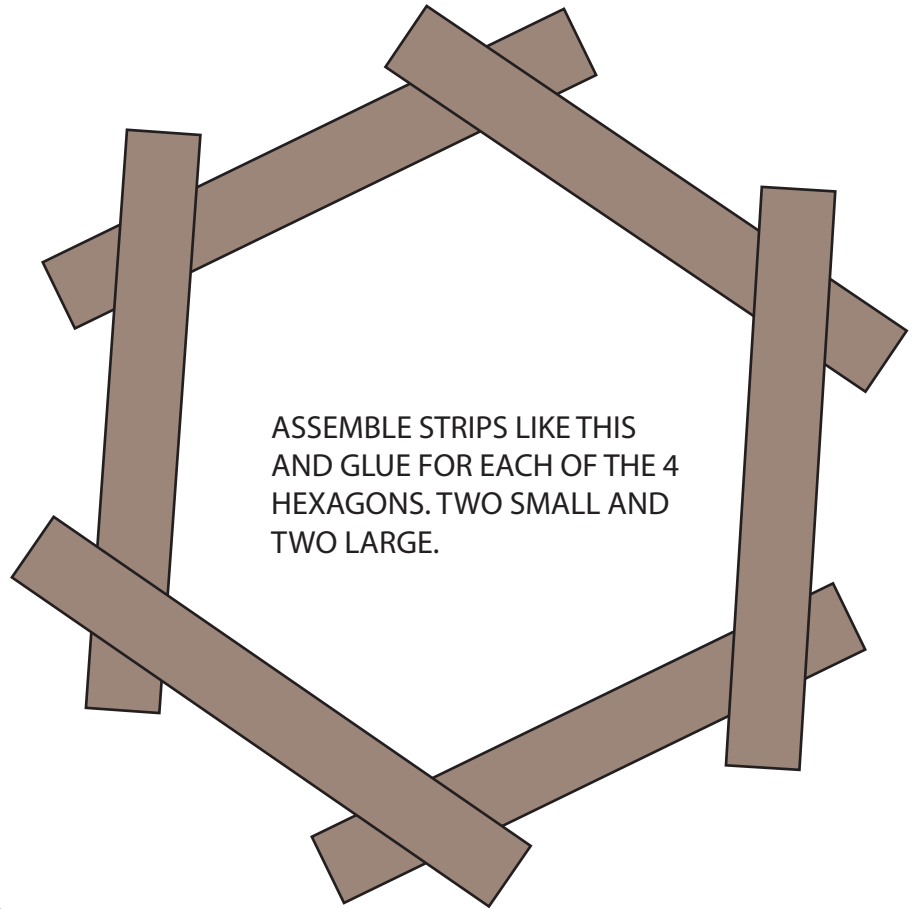

WOODEN GEOMETRIC WREATH

CUT 12 OF EACH SIZE

1 1/2 X 9 3/4

1 1/2 X 11 3/4

THEN, ATTACH COMBINED SMALL AND LARGE HEXAGONS TOGETHER SIMILARLY.

Paper Daisy
DESIGN
DIY & CREATING A HAPPY HOME

www.paperdaisydesign.com

ANGLE TEMPLATE