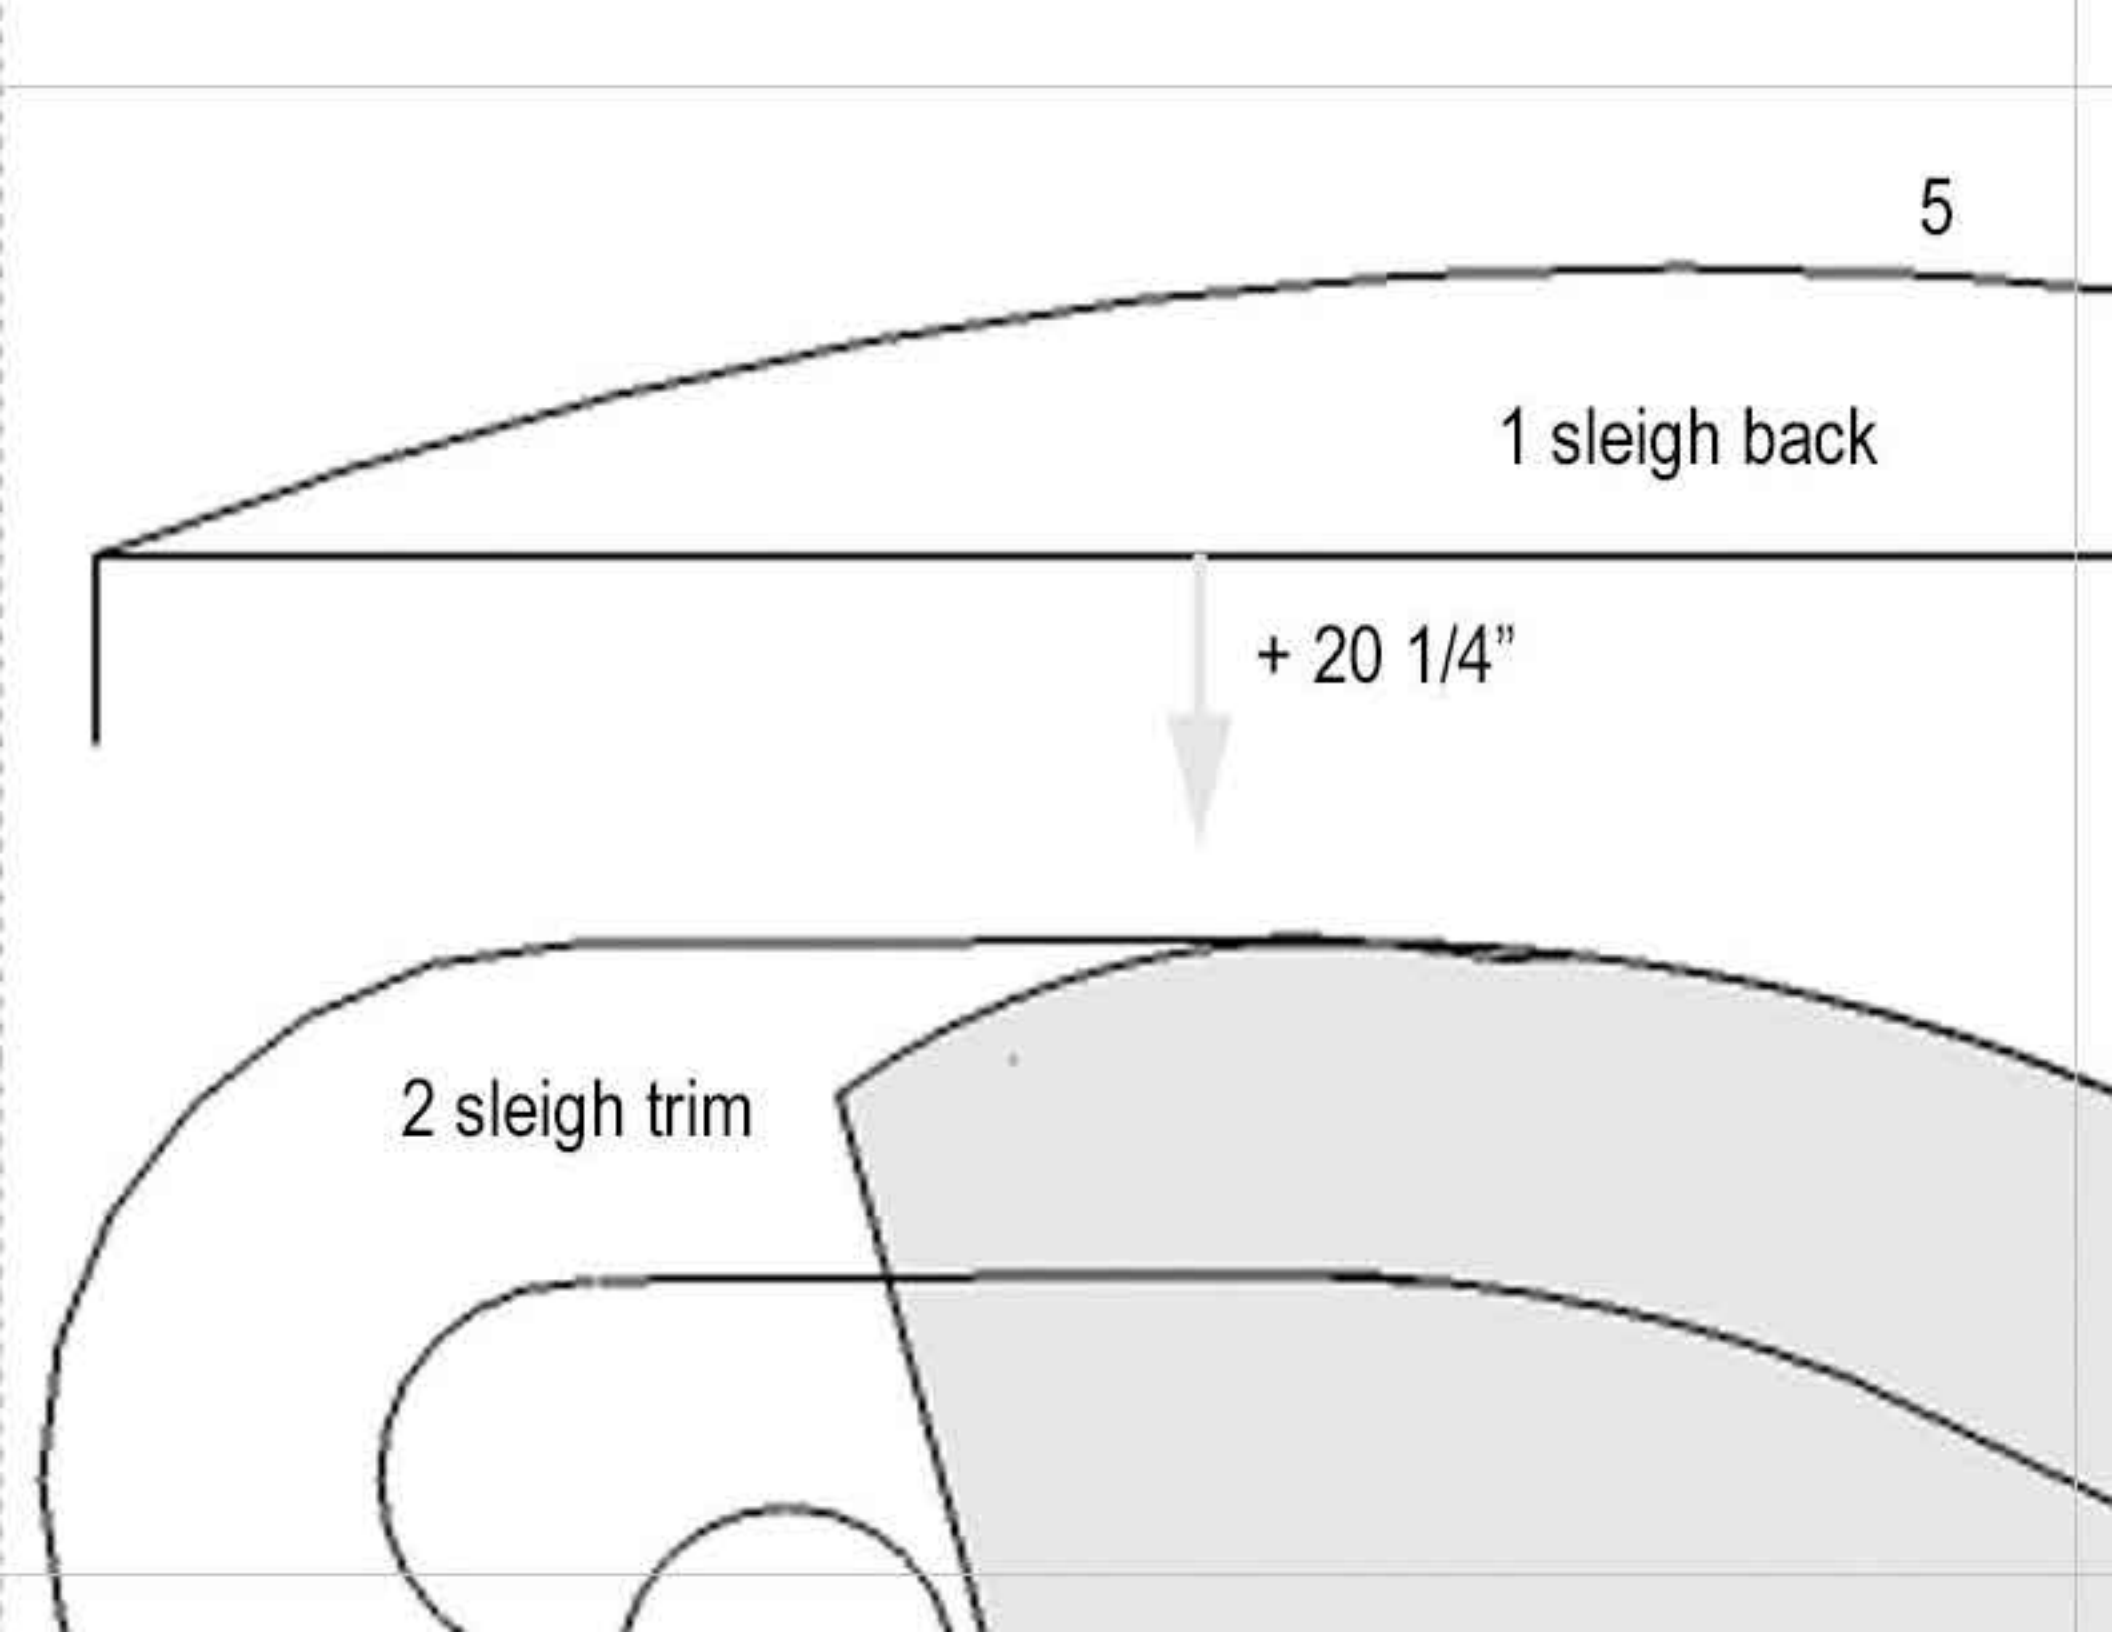

2

2 gray sleigh bodies

odies

5

1 sleigh back

+ 20 1/4"

2 sleigh trim

runners

7

8

9

7