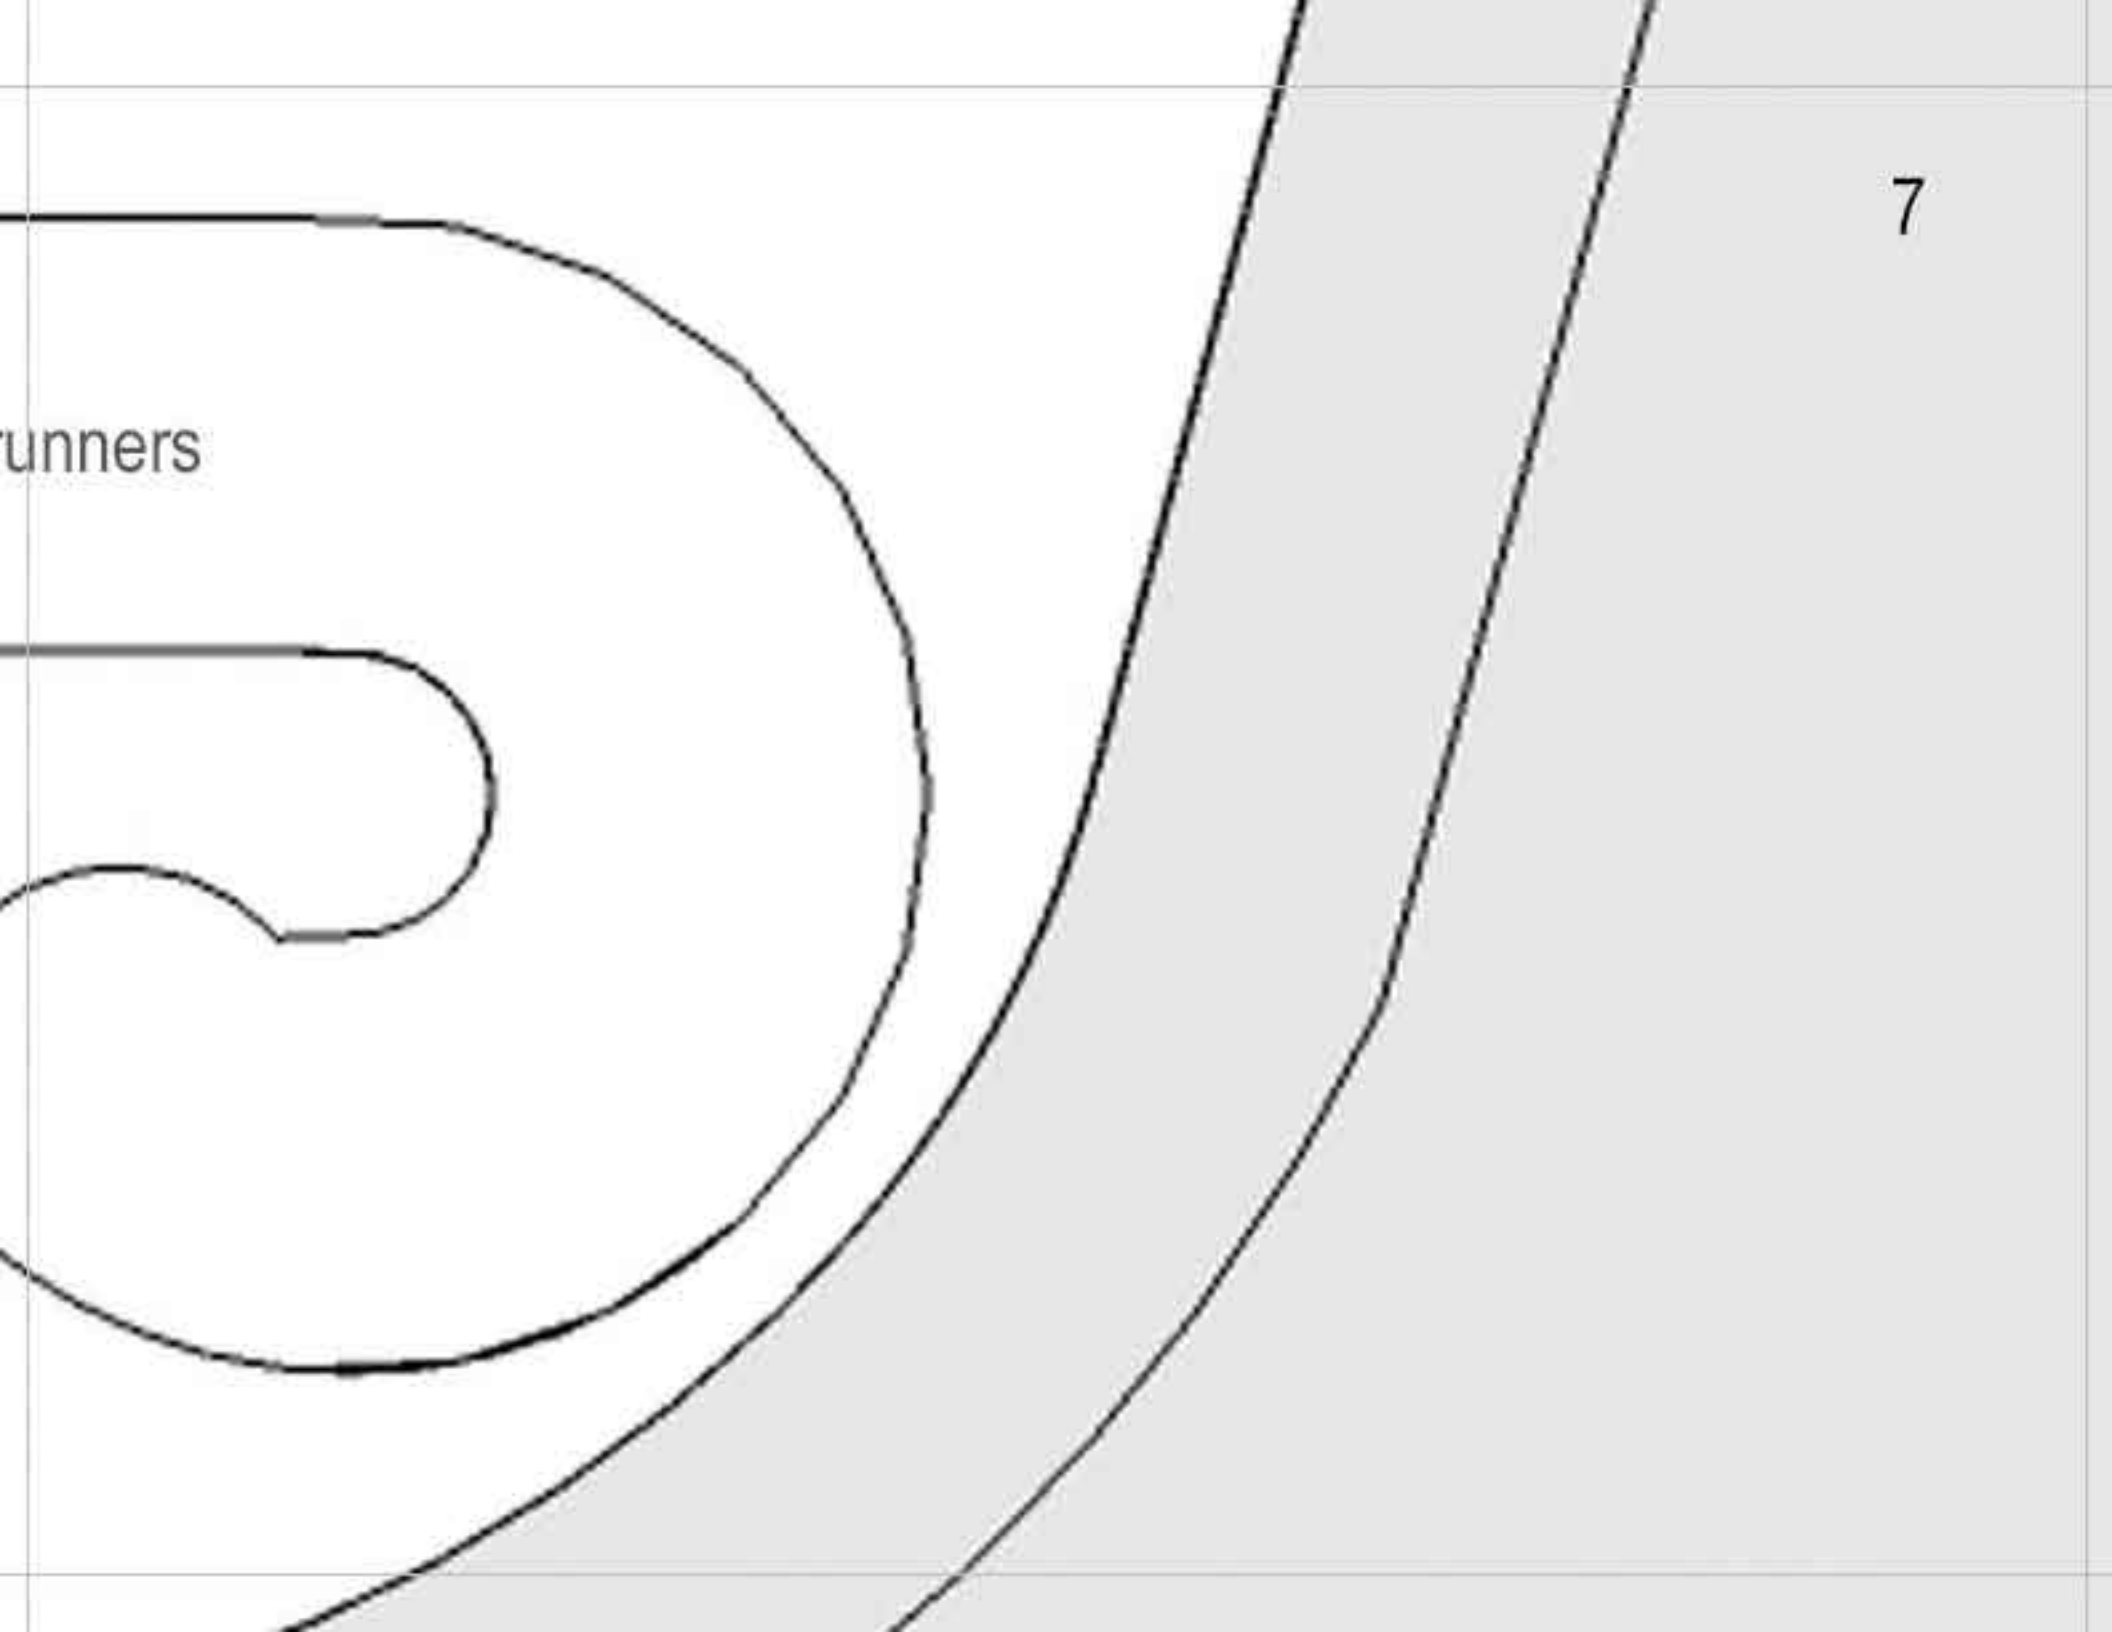

2

2 gray sleigh bodies

odies

5

1 sleigh back

+ 20 1/4"

2 sleigh trim

runners

7

8

9

7