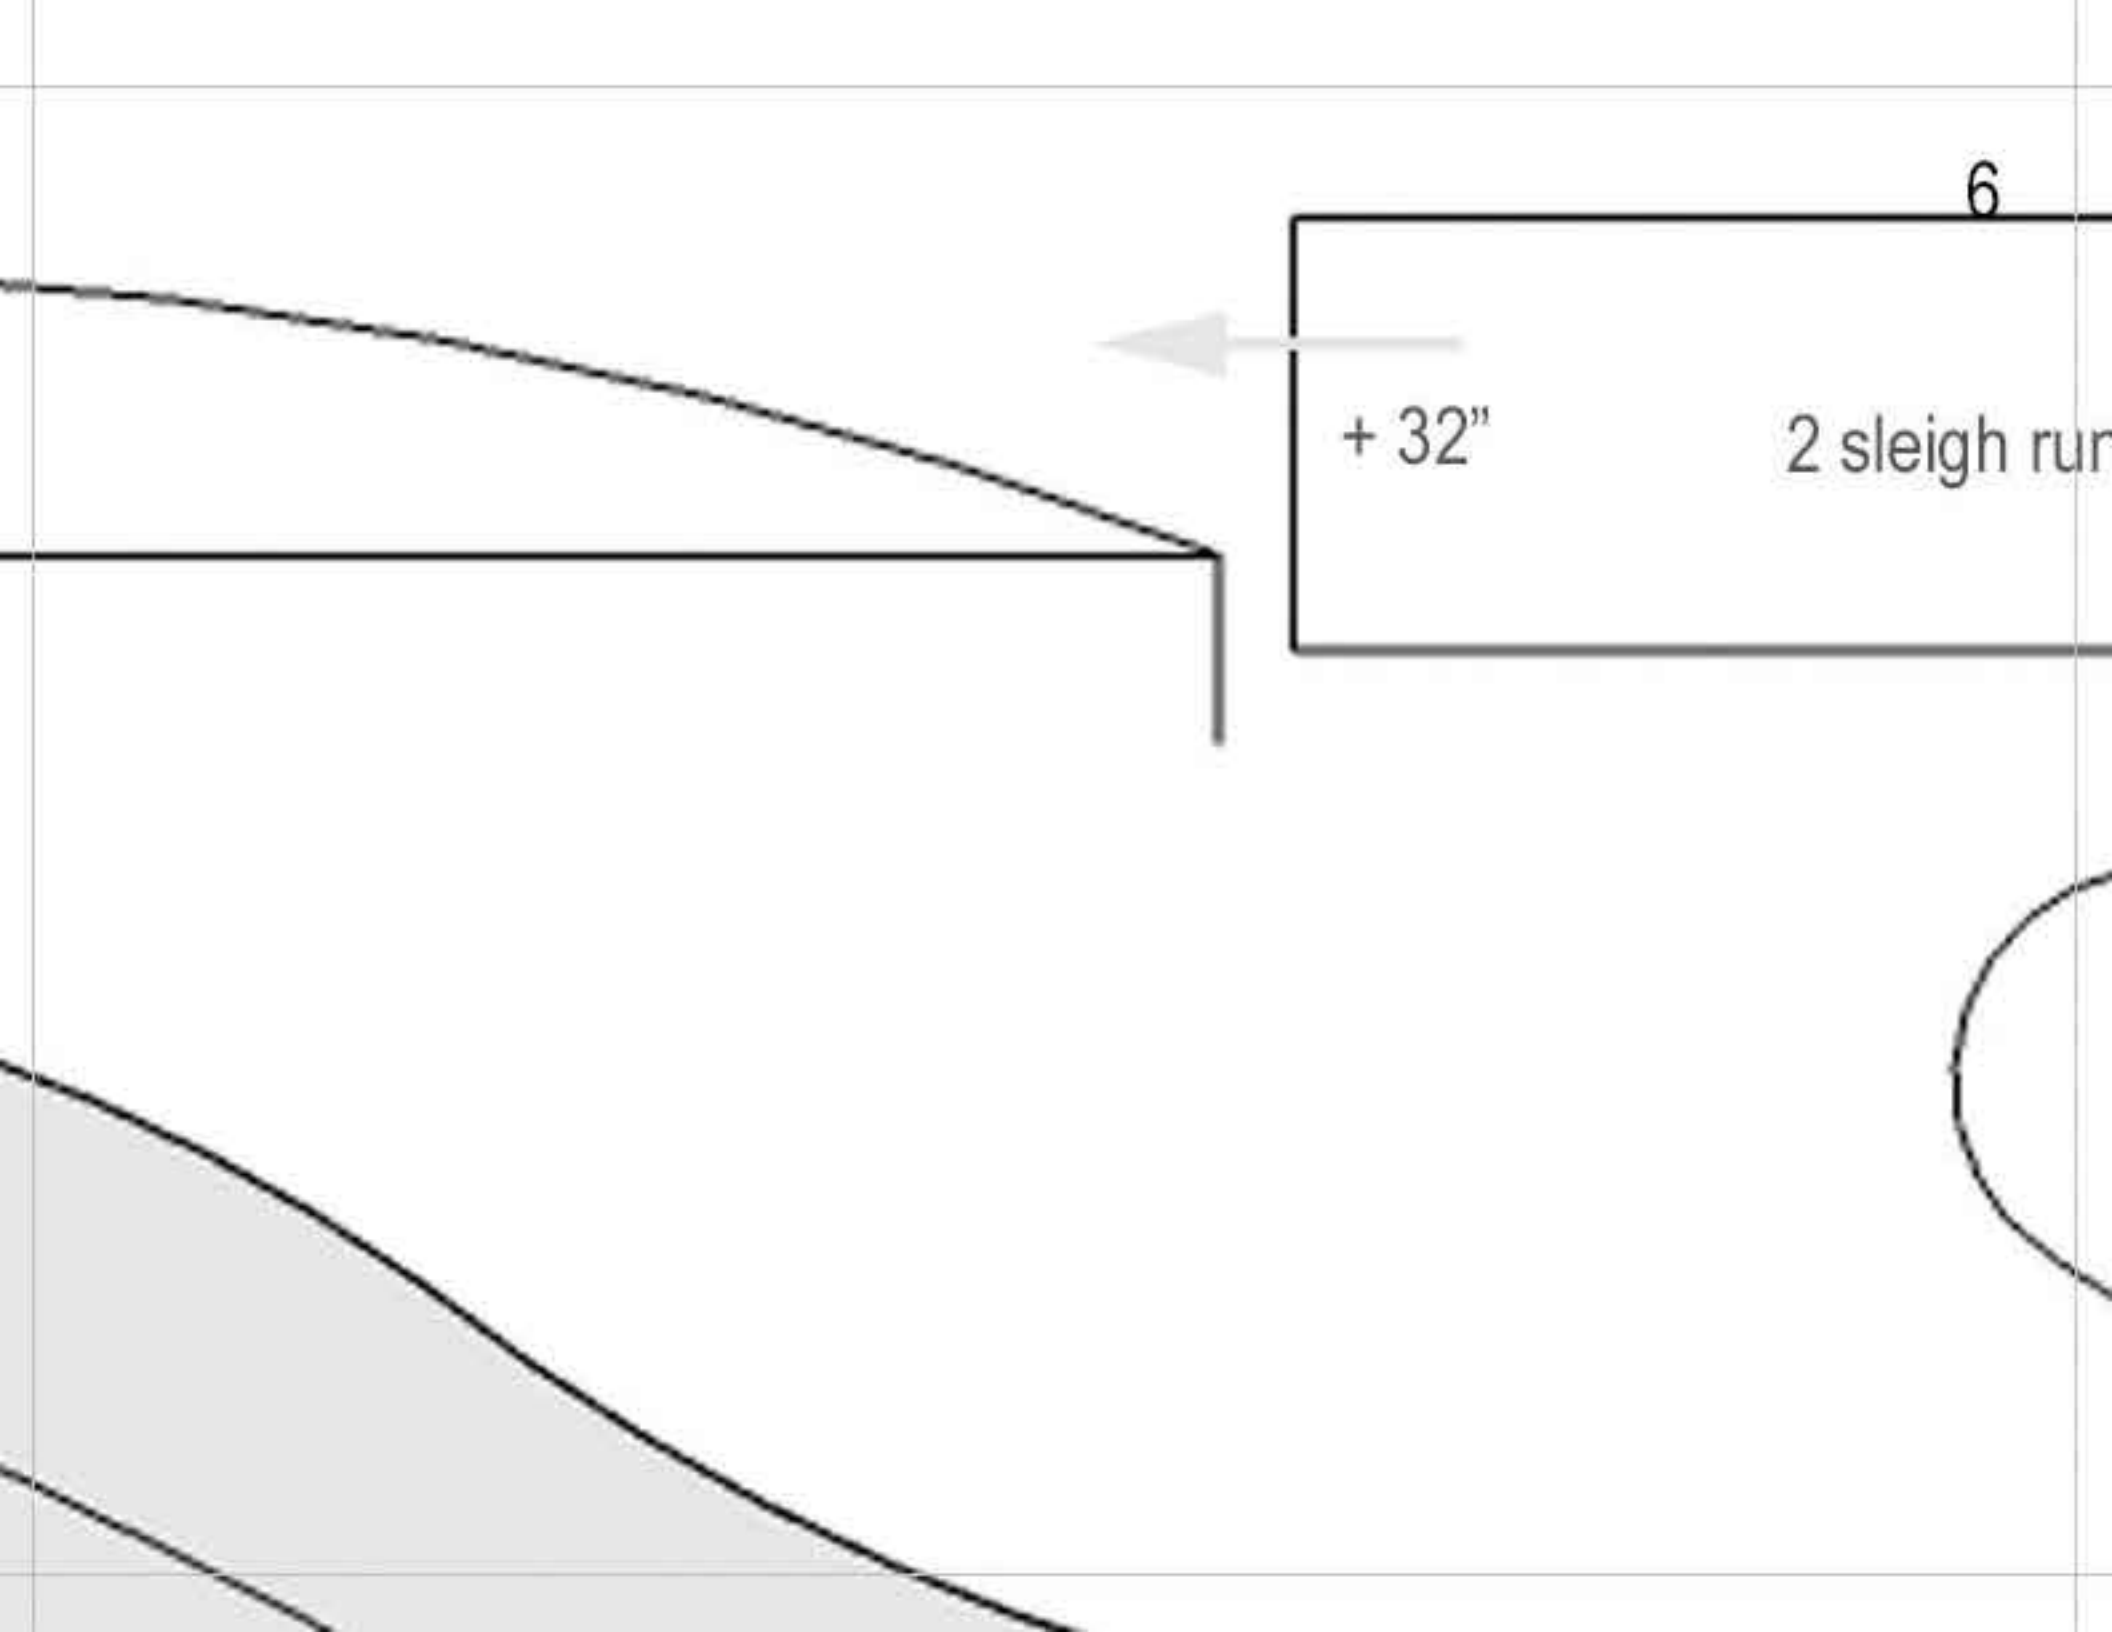

2

2 gray sleigh bodies

odies

5

1 sleigh back

+ 20 1/4"

2 sleigh trim

runners

7

8

9

7